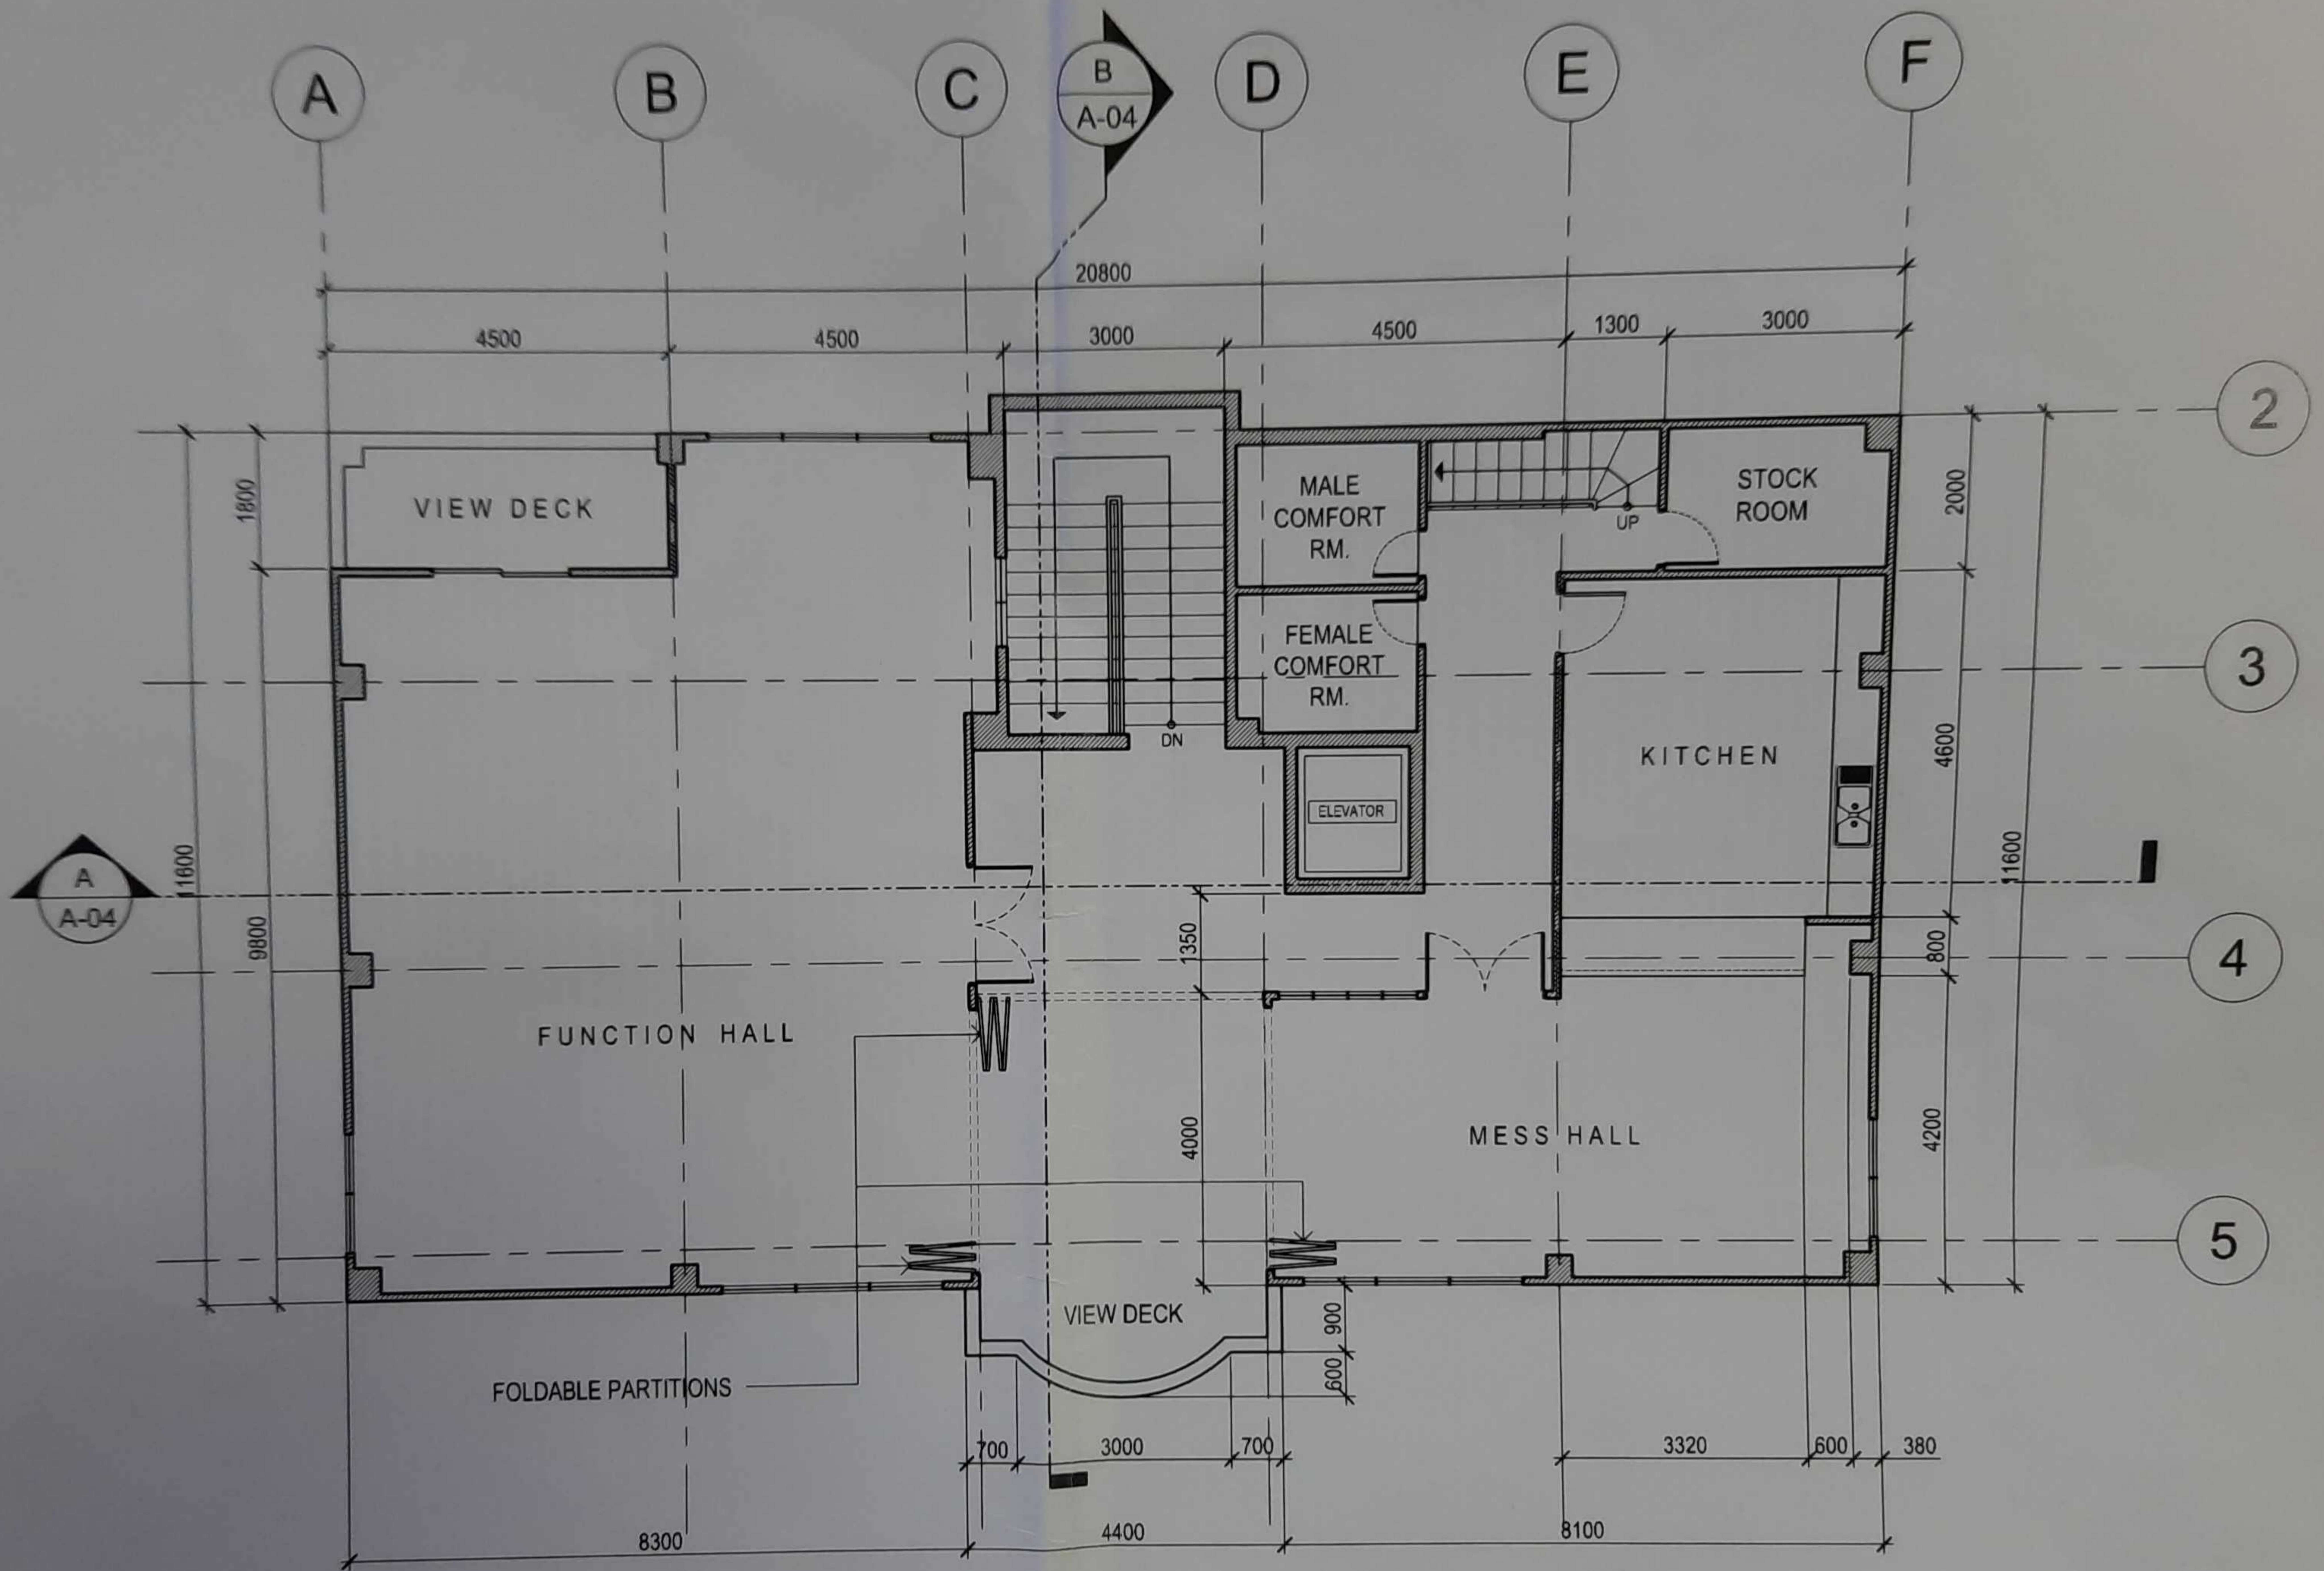

B
A-02
ROOF DECK
SCALE 1 : 100 MTS.

A
A-02 **ROOF DECK**
SCALE 1 : 100 MTS.